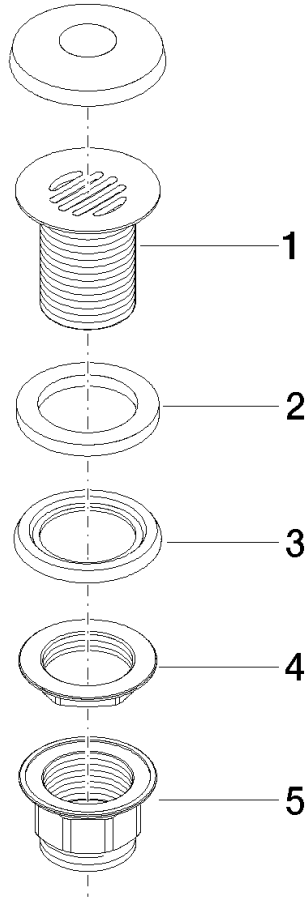

Grated waste 1 1/4" - Brushed Champagne (22kt Gold)

IMO

10 110 970

Fits: IMO, LULU, MADISON, MEM, TARA,
CL.1, LISSÉ, VAIA, META, CYO

	Brushed Champagne (22kt Gold)	10 110 970-46
	Chrome	10 110 970-00
	Brushed Platinum	10 110 970-06
	Platinum	10 110 970-08
	Durabrand (23kt Gold)	10 110 970-09
	Dark Chrome	10 110 970-19
	Light Gold	10 110 970-26
	Brushed Light Gold	10 110 970-27
	Brushed Durabrand (23kt Gold)	10 110 970-28
	Matte Black	10 110 970-33
	Brushed Bronze	10 110 970-42
	Champagne (22kt Gold)	10 110 970-47
	Brushed Chrome	10 110 970-93
	Brushed Dark Platinum	10 110 970-99

Grated waste 1 1/4" - Brushed Champagne (22kt Gold)

IMO

10 110 970

Only suitable for sinks without an overflow.

10 110 970

10 110 970

Parts for other finishes can be found here: [Chrome](#)

Spare parts list

No.	Item Number	Name	Quantity used	Delivery time
1	09 11 01 025-46	cup	1	30
2	09 14 05 039 90	seal	1	2
3	09 14 03 025 90	seal	1	2
4	09 23 10 017 90	nut	1	2
5	09 23 10 020-46	nut	1	30